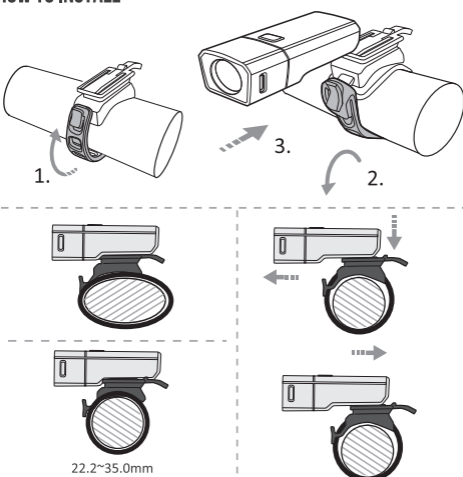

Handlebar mount(31.8-35mm)

Micro USB Cable

Adjustable GoPro mount

Power button
1 sec. turn on/off

350
Lumens

Side light

SWITCHING THE LIGHTING MODE

When you turn the light on, it light up in the last lighting mode you used.(Mode memory function)

HOW TO CHARGING

Always charge the product before use.

GREEN FLASHES

GREEN ILLUMINATES

Fully Charging

Approx. 3.0hrs

HOW TO INSTALL

HOW TO MOUNT TO A HELMET/COMPUTER EXTENSION MOUNT

The mounting buckle and/or thumb screw, depending on the mount you are using.

SPARE/OPTIONAL PARTS

Under stem mount SKU:40000153

Handlebar mount SKU:40000154

Rubber strap mount SKU:40000155

Adjustable GoPro mount SKU:40000157