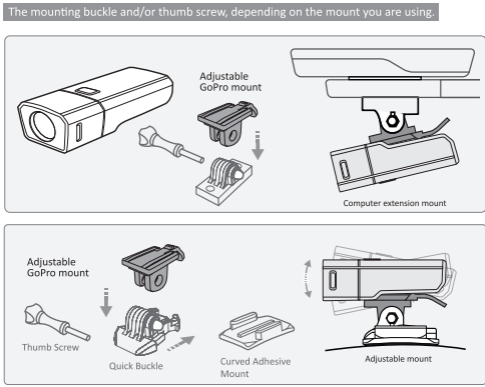

HOW TO CHARGING

Always charge the product before use.

GREEN FLASHES

GREEN ILLUMINATES

Fully Charging

Approx. 3.0hrs

HOW TO INSTALL

HOW TO MOUNT TO A HELMET/COMPUTER EXTENSION MOUNT

The mounting buckle and/or thumb screw, depending on the mount you are using.

SPARE/OPTIONAL PARTS

Under stem mount SKU:40000153

Handlebar mount SKU:40000154

Rubber strap mount SKU:40000155

Adjustable GoPro mount SKU:40000157