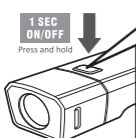

Handlebar mount(31.8-35mm)

Micro USB Cable

Adjustable GoPro mount

Power button
1 sec. turn on/off

350
Lumens

Side light

SWITCHING THE LIGHTING MODE

When you turn the light on, it light up in the last lighting mode you used.(Mode memory function)