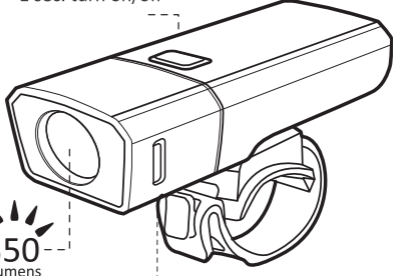

Handlebar mount(31.8-35mm)

Micro USB Cable

Adjustable GoPro mount

Power button
1 sec. turn on/off

350
Lumens

Side light

SWITCHING THE LIGHTING MODE

When you turn the light on, it light up in the last lighting mode you used.(Mode memory function)