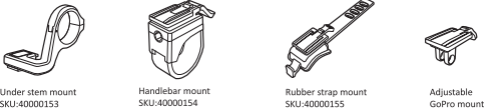

SPARE/OPTIONAL PARTS

Under stem mount SKU:40000153

Handlebar mount SKU:40000154

Rubber strap mount SKU:40000155

Adjustable GoPro mount SKU:40000157

STATEMENTS OF REGULATORY COMPLIANCE

FCC Compliance RECON HL350
FCC ID: 2AP8N- RECON HL350
This device conforms to FCC Rules and Regulations under Part 15 Subpart B requirement. This product herewith complies with the requirements of FCC Rules and Regulations as list below:
FCC Part 15 Subpart B Class B, Measurement Procedure:ANSI C63.4:2016

European Union Compliance
RECON HL350 do not comply with German StVZO regulations! RECON HL900 ,are in compliance with the following European Directives:
•EMC Directive 2014/30/EU
•Low Voltage Directive 2014/35/EU

Industry Canada Compliance
RECON HL350
IC ID:23735-RECON HL350 CAN ICES-3(B)/NMB-3(B)
This device complies with Industry Canada cense-exempt RSS standards). This Class B digital apparatus complies Canadian ICES-003.
Cet appareil numérique de la classe B est conforme à la norme NMB-003 du Canada.

Korean Compliance
RECON HL350 P/N 400000186 인증자 상호 GIANT MFG. CO., LTD.
기기의 명칭: RECON HL- 900 모델명: 400000186
제조자/제조국가: GIANT MFG. CO., LTD. / 대만 인증자 식별부호: R-R-001-HL350